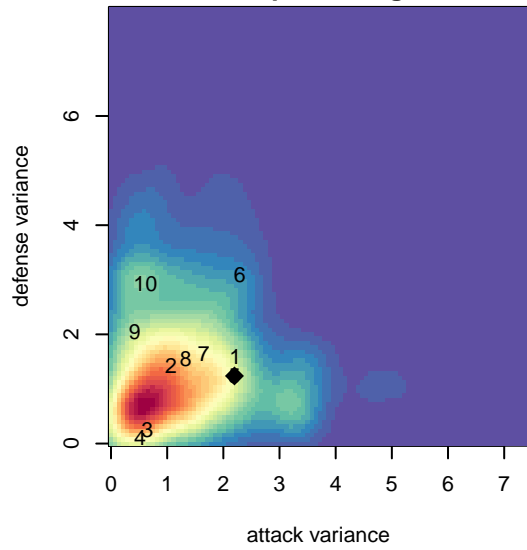

# Treasure Valley Cobra B00

Treasure Valley  
 , ID  
 B00 total strength=1596  
 attack=22.56 defense=11.07  
 spr league = Spr Idaho D3 U17/18/19 Div 2

alt names used:  
 TVSC COBRAS (ID)

Venues played:  
 2016 Spr Idaho D3 U17/18/19 Division 2  
 2016 ID State Cup U17

**Treasure Valley Cobra B00**  
 Dots are actual minus expected GF (blue circles) and GA (red triangles).  
 Blue line is smoothed change in attack strength. Red is smoothed change in defense strength.

**attack and defense variance (black dot)  
relative to other teams  
and top 10 in region**

**attack and defense rating  
relative to others at age  
and all opponents in last 13 months**

**attack and defense rating  
relative to others at age  
and all opponents in last 13 months**