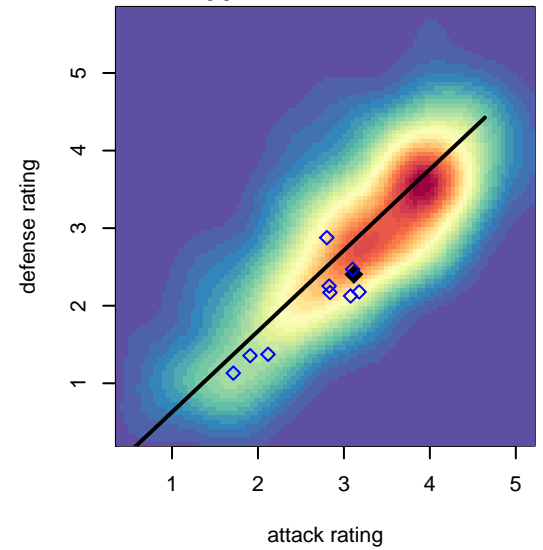

# Treasure Valley Cobra B00

Treasure Valley  
 , ID  
 B00 total strength=1596  
 attack=22.56 defense=11.07  
 spr league = Spr Idaho D3 U17/18/19 Div 2

alt names used:  
 TVSC COBRAS (ID)

Venues played:  
 2016 Spr Idaho D3 U17/18/19 Division 2  
 2016 ID State Cup U17

**Treasure Valley Cobra B00**  
 Dots are actual minus expected GF (blue circles) and GA (red triangles).  
 Blue line is smoothed change in attack strength. Red is smoothed change in defense strength.

**attack and defense variance (black dot)  
relative to other teams  
and top 10 in region**

**attack and defense rating  
relative to others at age  
and all opponents in last 13 months**

**attack and defense rating  
relative to others at age  
and all opponents in last 13 months**

**Performance relative to 13 month average**

**Performance relative to 13 month average**

Distribution of opponents  
 Red = Lose zone, Blue = Win zone, Green = Even  
 Black line separates win/lose zones