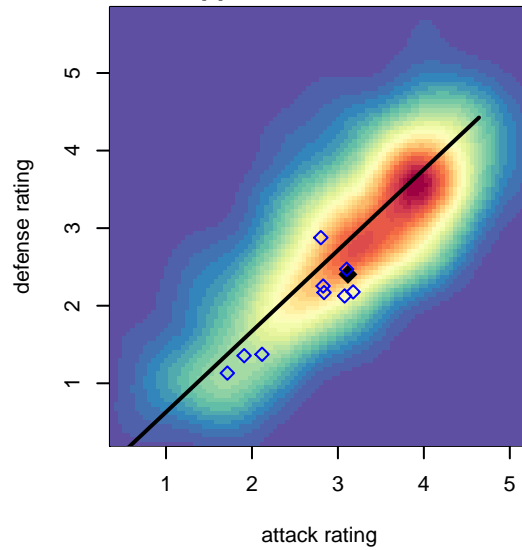

# Treasure Valley Cobra B00

Treasure Valley  
 , ID  
 B00 total strength=1596  
 attack=22.56 defense=11.07  
 spr league = Spr Idaho D3 U17/18/19 Div 2

alt names used:  
 TVSC COBRAS (ID)

Venues played:  
 2016 Spr Idaho D3 U17/18/19 Division 2  
 2016 ID State Cup U17

**Treasure Valley Cobra B00**  
 Dots are actual minus expected GF (blue circles) and GA (red triangles).  
 Blue line is smoothed change in attack strength. Red is smoothed change in defense strength.

**attack and defense variance (black dot)  
relative to other teams  
and top 10 in region**

**attack and defense rating  
relative to others at age  
and all opponents in last 13 months**

**attack and defense rating  
relative to others at age  
and all opponents in last 13 months**