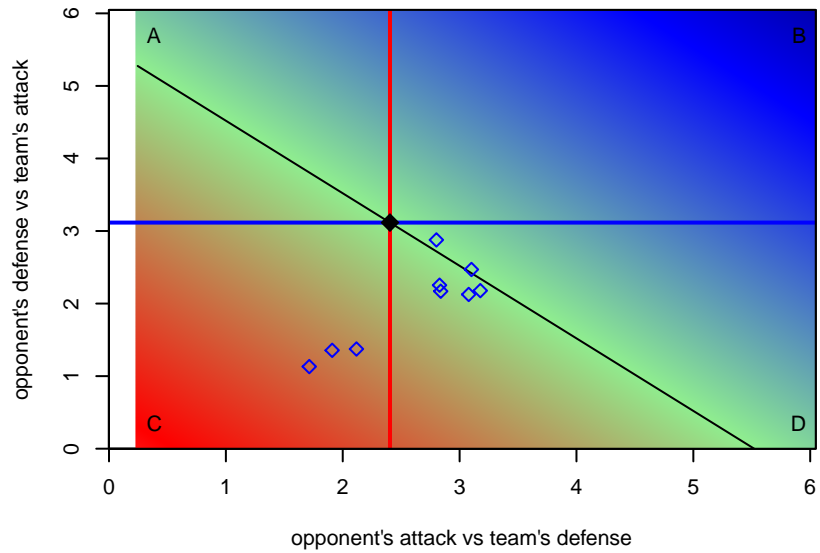

**Treasure Valley Cobra B00**  
 Dots are actual minus expected GF (blue circles) and GA (red triangles).  
 Blue line is smoothed change in attack strength. Red is smoothed change in defense strength.

**attack and defense variance (black dot)  
relative to other teams  
and top 10 in region**

**attack and defense rating  
relative to others at age  
and all opponents in last 13 months**

**attack and defense rating  
relative to others at age  
and all opponents in last 13 months**

**Performance relative to 13 month average**

**Performance relative to 13 month average**

Distribution of opponents  
 Red = Lose zone, Blue = Win zone, Green = Even  
 Black line separates win/lose zones