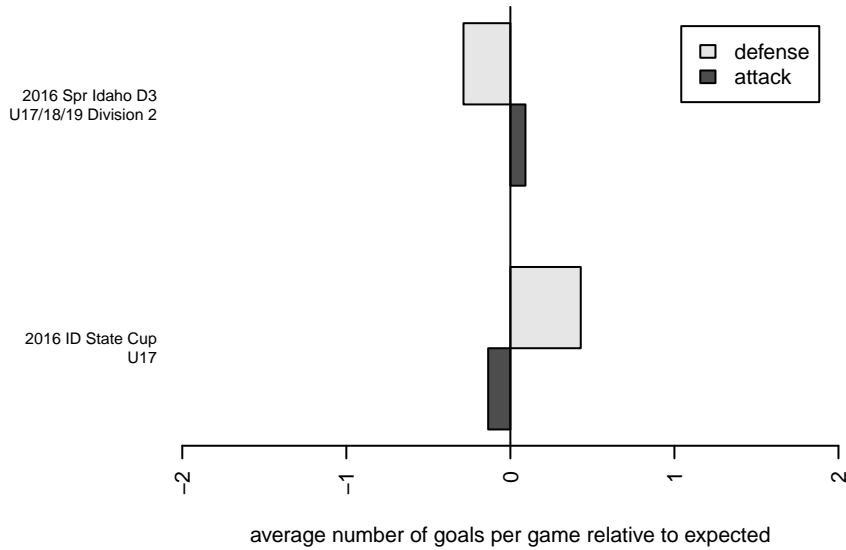

**Treasure Valley Cobra B00**  
 Dots are actual minus expected GF (blue circles) and GA (red triangles).  
 Blue line is smoothed change in attack strength. Red is smoothed change in defense strength.

**attack and defense variance (black dot)  
relative to other teams  
and top 10 in region**

**attack and defense rating  
relative to others at age  
and all opponents in last 13 months**

**attack and defense rating  
relative to others at age  
and all opponents in last 13 months**

**Performance relative to 13 month average**

**Performance relative to 13 month average**

Distribution of opponents  
 Red = Lose zone, Blue = Win zone, Green = Even  
 Black line separates win/lose zones