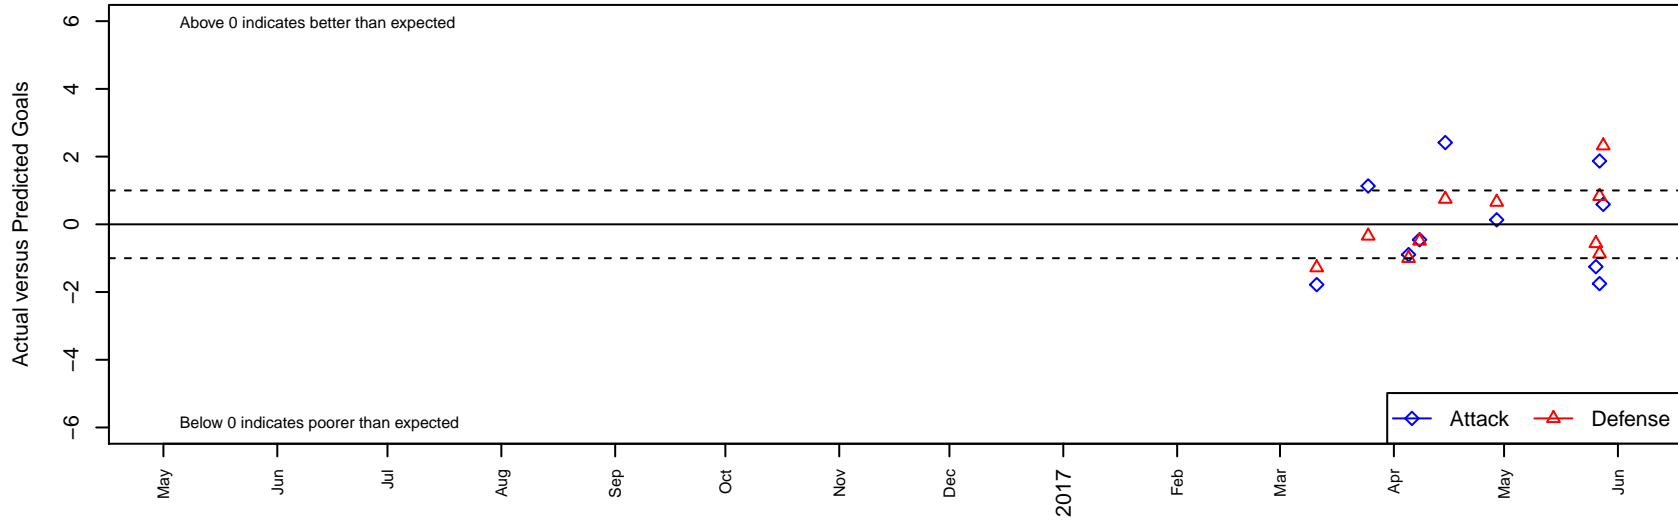

# Treasure Valley Cobra B00

Treasure Valley  
 , ID  
 B00 total strength=1596  
 attack=22.56 defense=11.07  
 spr league = Spr Idaho D3 U17/18/19 Div 2

alt names used:  
 TVSC COBRAS (ID)

Venues played:  
 2016 Spr Idaho D3 U17/18/19 Division 2  
 2016 ID State Cup U17

**Treasure Valley Cobra B00**  
 Dots are actual minus expected GF (blue circles) and GA (red triangles).  
 Blue line is smoothed change in attack strength. Red is smoothed change in defense strength.

**attack and defense variance (black dot)  
relative to other teams  
and top 10 in region**

**attack and defense rating  
relative to others at age  
and all opponents in last 13 months**

**attack and defense rating  
relative to others at age  
and all opponents in last 13 months**

**Performance relative to 13 month average**

**Performance relative to 13 month average**

Distribution of opponents  
 Red = Lose zone, Blue = Win zone, Green = Even  
 Black line separates win/lose zones